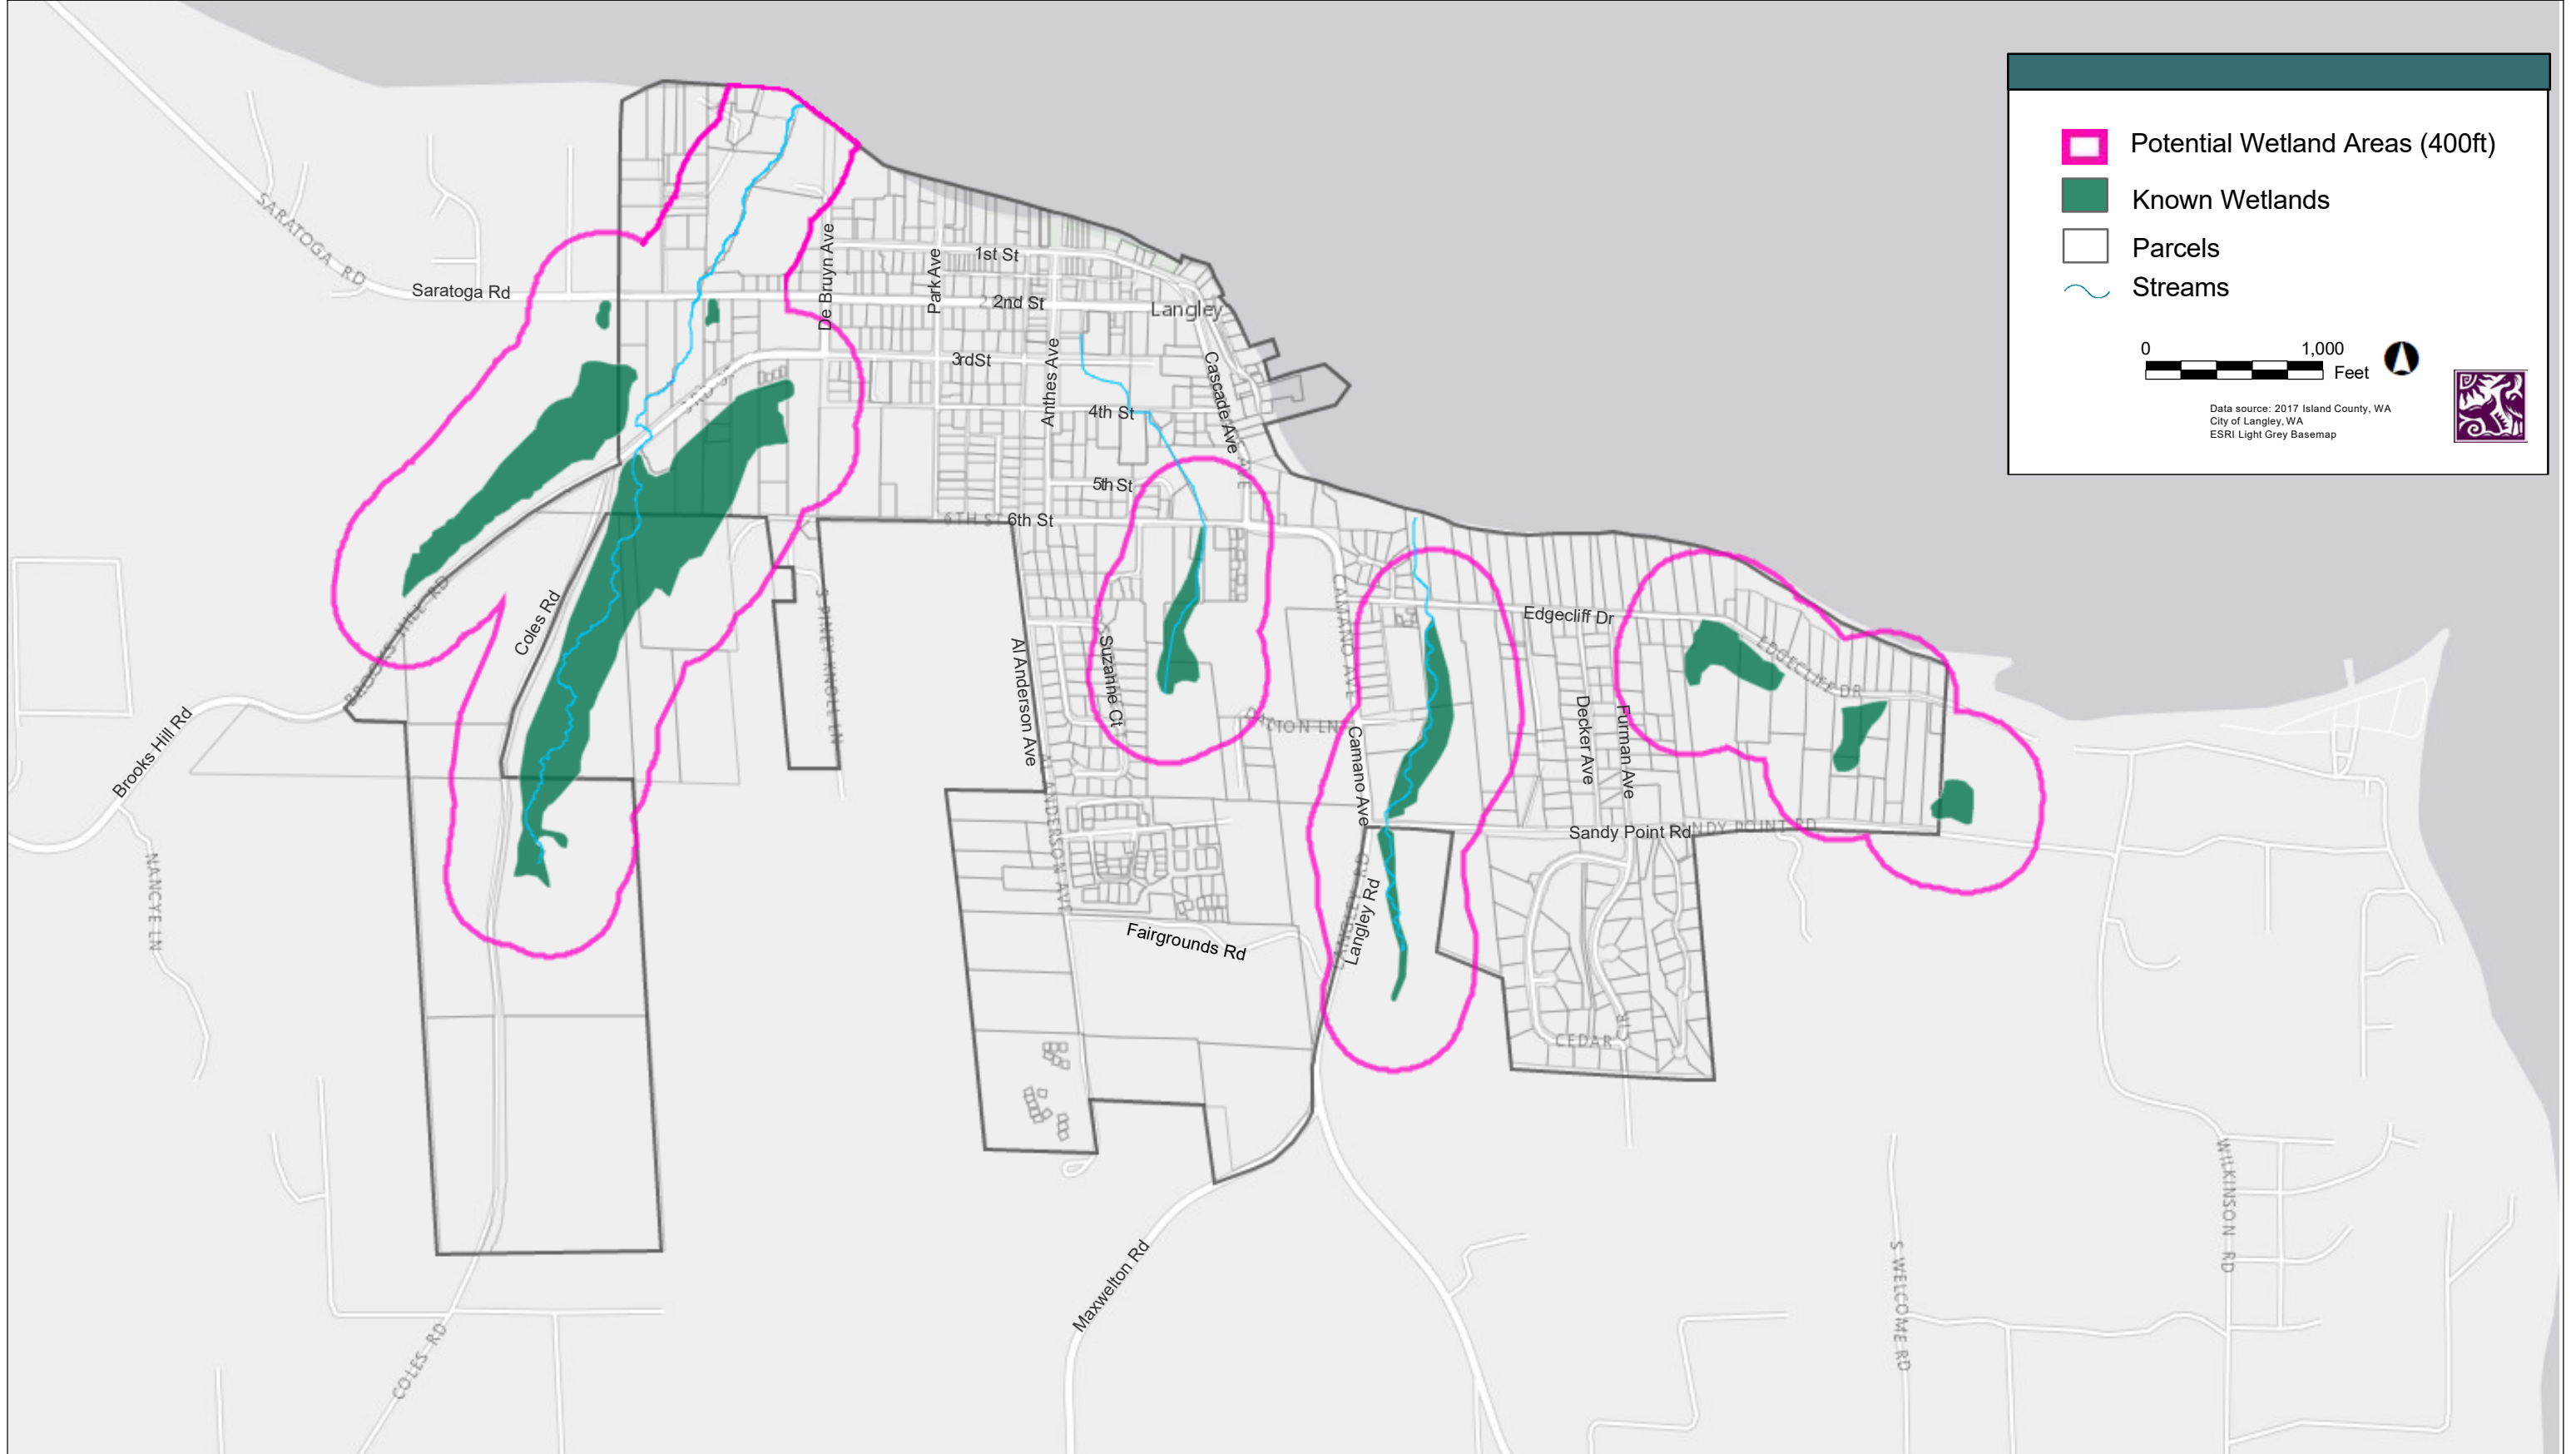

Figure LU-8  
Langley Potential Wetland Areas

This map is intended to be used as a GUIDE. The City of Langley is providing this information as a general geographic representation that should not be used for precise measurements, or calibrations. Some of the features on this map are not accurately depicted. Any user of this map assumes all responsibility for use and agrees to hold The City of Langley harmless for liability, damages or loss incurred by use of this information. Specific questions should be directed to The City of Langley's Department of Planning and Community Development.